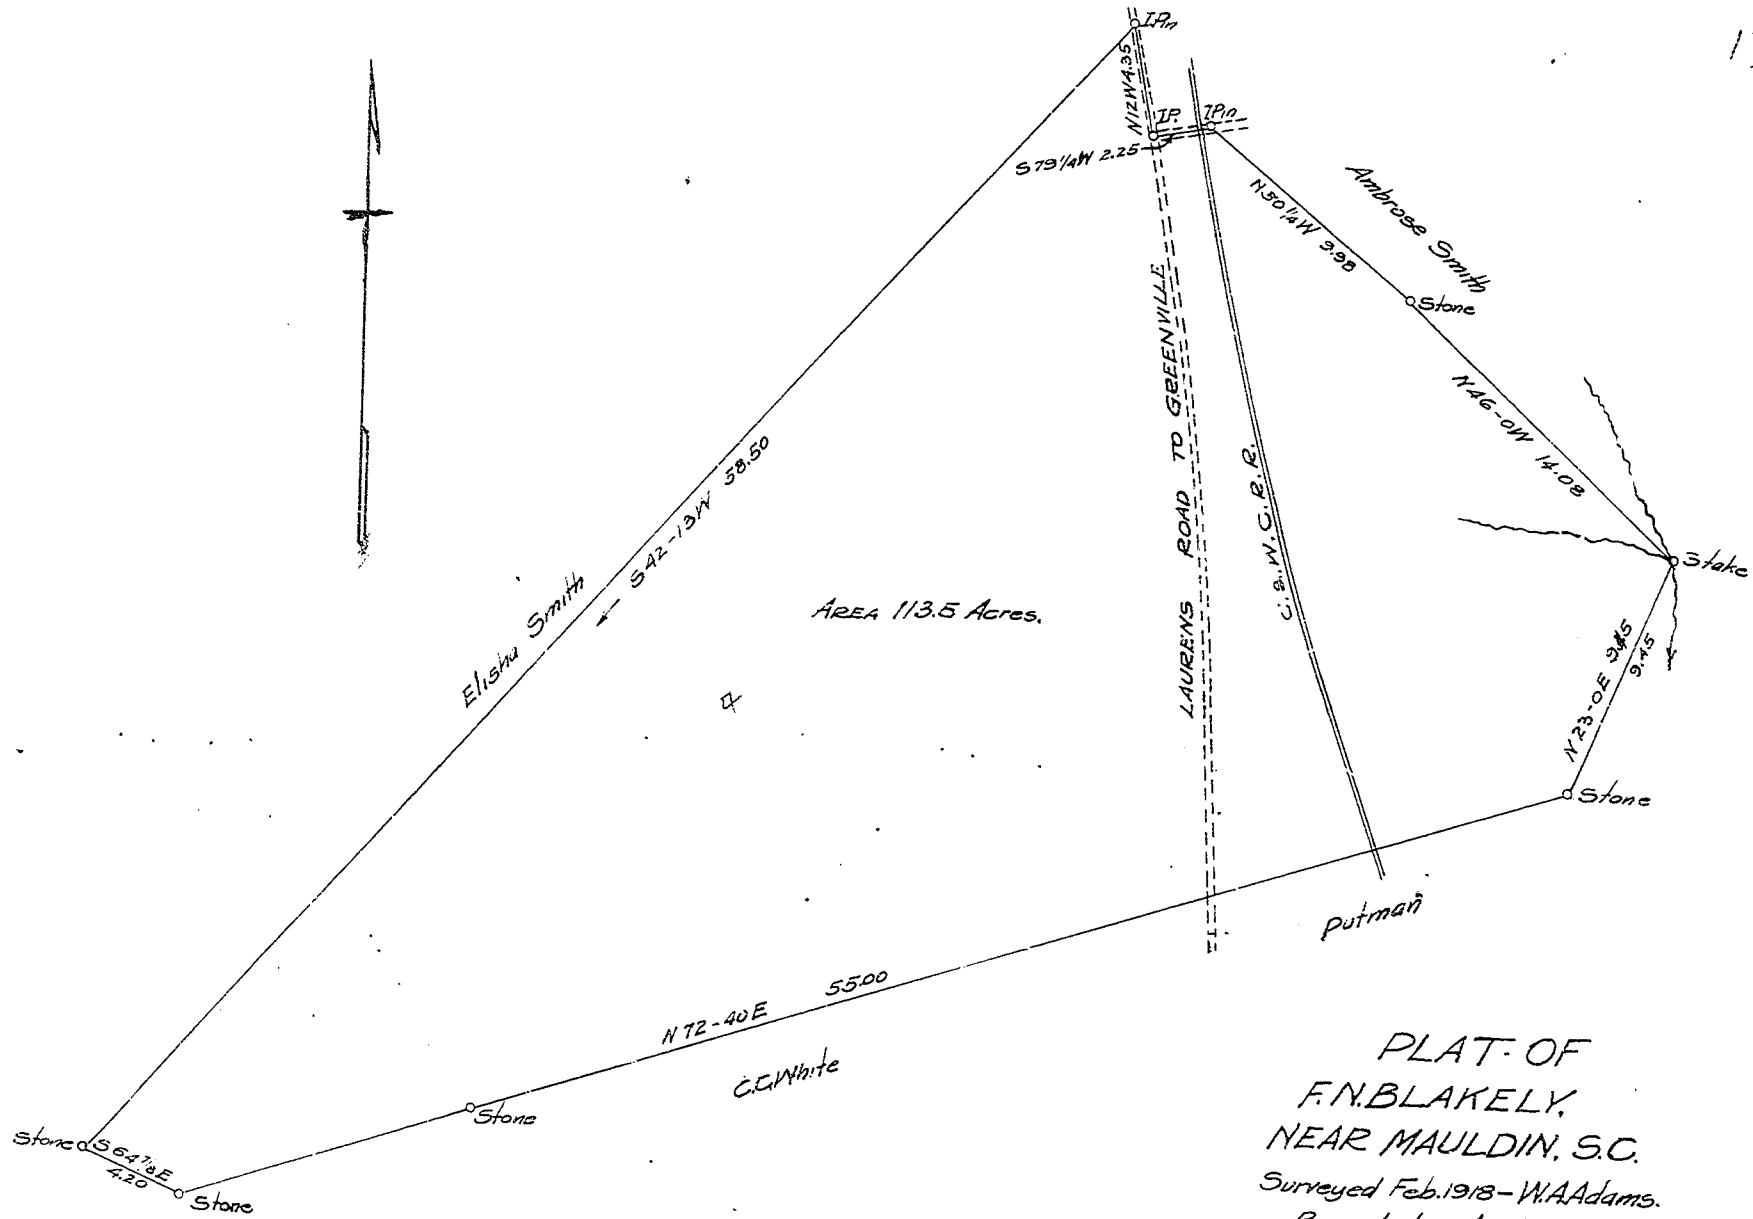

138/268

PLAT OF
 F. N. BLAKELY,
 NEAR MAULDIN, S. C.
 Surveyed Feb. 1918 - W. A. Adams.
 Recorded Aug. 1920.